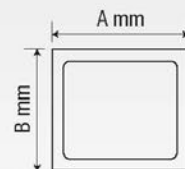

### Photometric Data

Classification \_\_\_\_\_

50000 hrs	A+	IP65	Beam Angle 120°
CRI ≥80	PF >0.9	Voltage AC230V	Body Type AL/Glass

<b>BOX</b> 10/20W 24pcs	<b>BOX</b> 30/50W 20pcs
-------------------------------	-------------------------------

Dimensions \_\_\_\_\_

SKU	Model	EQ. Watts	Lumens	Kelvin	AxB mm
05570	LED Floodlight DECO 10W	10W	1100	2700K	110x90
05587	LED Floodlight DECO 10W	10W	1100	6000K	110x90
05617	LED Floodlight DECO 20W	20W	2200	2700K	140x120
05624	LED Floodlight DECO 20W	20W	2200	6000K	140x120
05655	LED Floodlight DECO 30W	30W	3300	2700K	170x150
82847	LED Floodlight DECO 30W	30W	3300	4000K	170x150
05662	LED Floodlight DECO 30W	30W	3300	6000K	170x150
05693	LED Floodlight DECO 50W	50W	5500	2700K	210x180
82861	LED Floodlight DECO 50W	50W	5500	4000K	210x180
05709	LED Floodlight DECO 50W	50W	5500	6000K	210x180