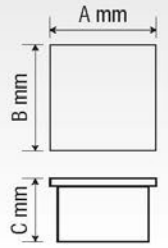

Classification

50 pcs

Dimensions

LED Stair Light Surface Mounting

LED Stair Light IP20

LED Stair Light IP65

SKU	Model	EQ. Watts	Lumens	Cut out mm	AxBxC mm
14534	LED Stair Light IP20 white	2W	160	86 x 86	90x90x43
14558	LED Stair Light IP65 black	2W	160	74 x 74	85x85x45.3

SKU	Model	EQ. Watts	Lumens	Cut out mm	AxBxC mm
37274	LED Stair Light 08 3W	3W	300		60x60x53,5
37281	LED Stair Light 09 3W	3W	300		60x60x53,5
37298	LED Stair Light 06 3W	3W	300		60x60x53,5
37304	LED Stair Light 04 3W	3W	300		∅ 60 x 58,5

Classification

50 pcs

Dimensions

LED Stair Light QJ Surface Mounting

SKU	Model	EQ. Watts	Lumens	Cut out mm	AxBxC mm
07086	LED Stair Light QJ IP65	3W	240	100 x 38	110x45x45