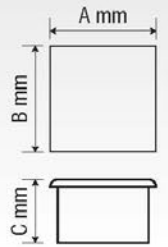

Dimensions