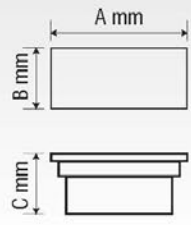

Classification

50 pcs

Dimensions

LED Stair Light Surface Mounting

LED Stair Light IP20

LED Stair Light IP65

SKU	Model	EQ. Watts	Lumens	Cut out mm	AxBxC mm
14534	LED Stair Light IP20 white	2W	160	86 x 86	90x90x43
14558	LED Stair Light IP65 black	2W	160	74 x 74	85x85x45.3

Classification

100 pcs

Dimensions

LED Stair Light Surface Mounting

LED Stair Light 08

LED Stair Light 09

LED Stair Light 06

LED Stair Light 04

Classification

50 pcs

Dimensions

LED Stair Light QJ Surface Mounting

SKU	Model	EQ. Watts	Lumens	Cut out mm	AxBxC mm
07086	LED Stair Light QJ IP65	3W	240	100 x 38	110x45x45