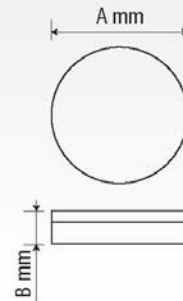

LED Downlight FSL Delux Back Light Surface Mounting

SKU	Model	EQ. Watts	Lumens	Kelvin	A x B mm
87040	LED Downlight FSL R206 12W OM	12W	900	3000K	Ø 121x57
22867	LED Downlight FSL R206 12W OM	12W	900	4000K	Ø 121x57
87057	LED Downlight FSL R206 18W OM	18W	1350	3000K	Ø 181x57
22874	LED Downlight FSL R206 18W OM	18W	1350	4000K	Ø 181x57
87064	LED Downlight FSL R206 24W OM	24W	1800	3000K	Ø 221x57
22881	LED Downlight FSL R206 24W OM	24W	1800	4000K	Ø 221x57

Classification _____

25000 hrs	A+	IP44	Beam Angle 130°
CRI ≥70	PF >0.5	Voltage AC230V	Body Type AL/PC
BOX 12/18W 30pcs	BOX 24W 15pcs	Kelvin 3000K 4000K	

Dimensions _____

LED Downlight FSL Delux Back Light Surface Mounting

SKU	Model	EQ. Watts	Lumens	Kelvin	AxBxC mm
87071	LED Downlight FSL S106 12W OM	12W	900	3000K	122x122x57
22898	LED Downlight FSL S106 12W OM	12W	900	4000K	122x122x57
87088	LED Downlight FSL S106 18W OM	18W	1350	3000K	182x182x57
22904	LED Downlight FSL S106 18W OM	18W	1350	4000K	182x182x57
87095	LED Downlight FSL S106 24W OM	24W	1800	3000K	222x222x57
22911	LED Downlight FSL S106 24W OM	24W	1800	4000K	222x222x57