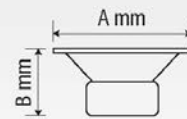

<b>BOX</b> 7W 60pcs	<b>BOX</b> 10/14/17W 40 pcs	<b>BOX</b> 25W 20pcs
------------------------	-----------------------------------	-------------------------

Dimensions\_\_\_\_\_

### Photometric Data

SKU	Model	EQ. Watts	Lumens	Cut out mm	A x B mm
11441	LED Downlight WAVE R70	7W	660/700/700	68-80	95 x 58
11465	LED Downlight WAVE R92	10W	950/1000/1000	90-102	113 x 59
11489	LED Downlight WAVE R130	14W	1330/1400/1400	120-130	145 x 66
11502	LED Downlight WAVE R150	17W	1600/1700/1700	145-155	174 x 69
11526	LED Downlight WAVE R205	25W	2400/2500/2500	195-210	244 x 85

### Dimming Function

TRIAC

SKU	Model	EQ. Watts	Lumens	Cut out mm	A x B mm
36611	LED Downlight WAVE R70 DIMM	7W	660/700/700	68-80	95 x 58
36635	LED Downlight WAVE R92 DIMM	10W	950/1000/1000	90-102	113 x 59
36482	LED Downlight WAVE R150 DIMM	17W	1600/1700/1700	145-155	174 x 69
36505	LED Downlight WAVE R205 DIMM	25W	2400/2500/2500	195-210	244 x 85

### Cover INOX for WAVE

SKU	Model	Dimensions
23383	Cover INOX for WAVE R92 10W	Ø 113
23369	Cover INOX for WAVE R150 17W	Ø 174
23376	Cover INOX for WAVE R205 25W	Ø 244