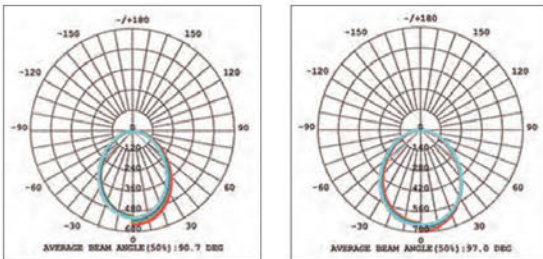

# LED Downlight WAVE 3-white

Three light color choice.  
One downlight.

Classification\_\_\_\_\_

30 000 hrs	A+	IP44	Beam Angle 90°
CRI ≥80	PF >0.9	Voltage AC230V	Body Type PC
Circular mounting hole	Kelvin 3000K 4000K 6000K		

### Photometric Data

SKU	Model	EQ. Watts	Lumens	Cut out mm	A x B mm
11441	LED Downlight WAVE R70	7W	660/700/700	68-80	95 x 58
11465	LED Downlight WAVE R92	10W	950/1000/1000	90-102	113 x 59
11489	LED Downlight WAVE R130	14W	1330/1400/1400	120-130	145 x 66
11502	LED Downlight WAVE R150	17W	1600/1700/1700	145-155	174 x 69
11526	LED Downlight WAVE R205	25W	2400/2500/2500	195-210	244 x 85